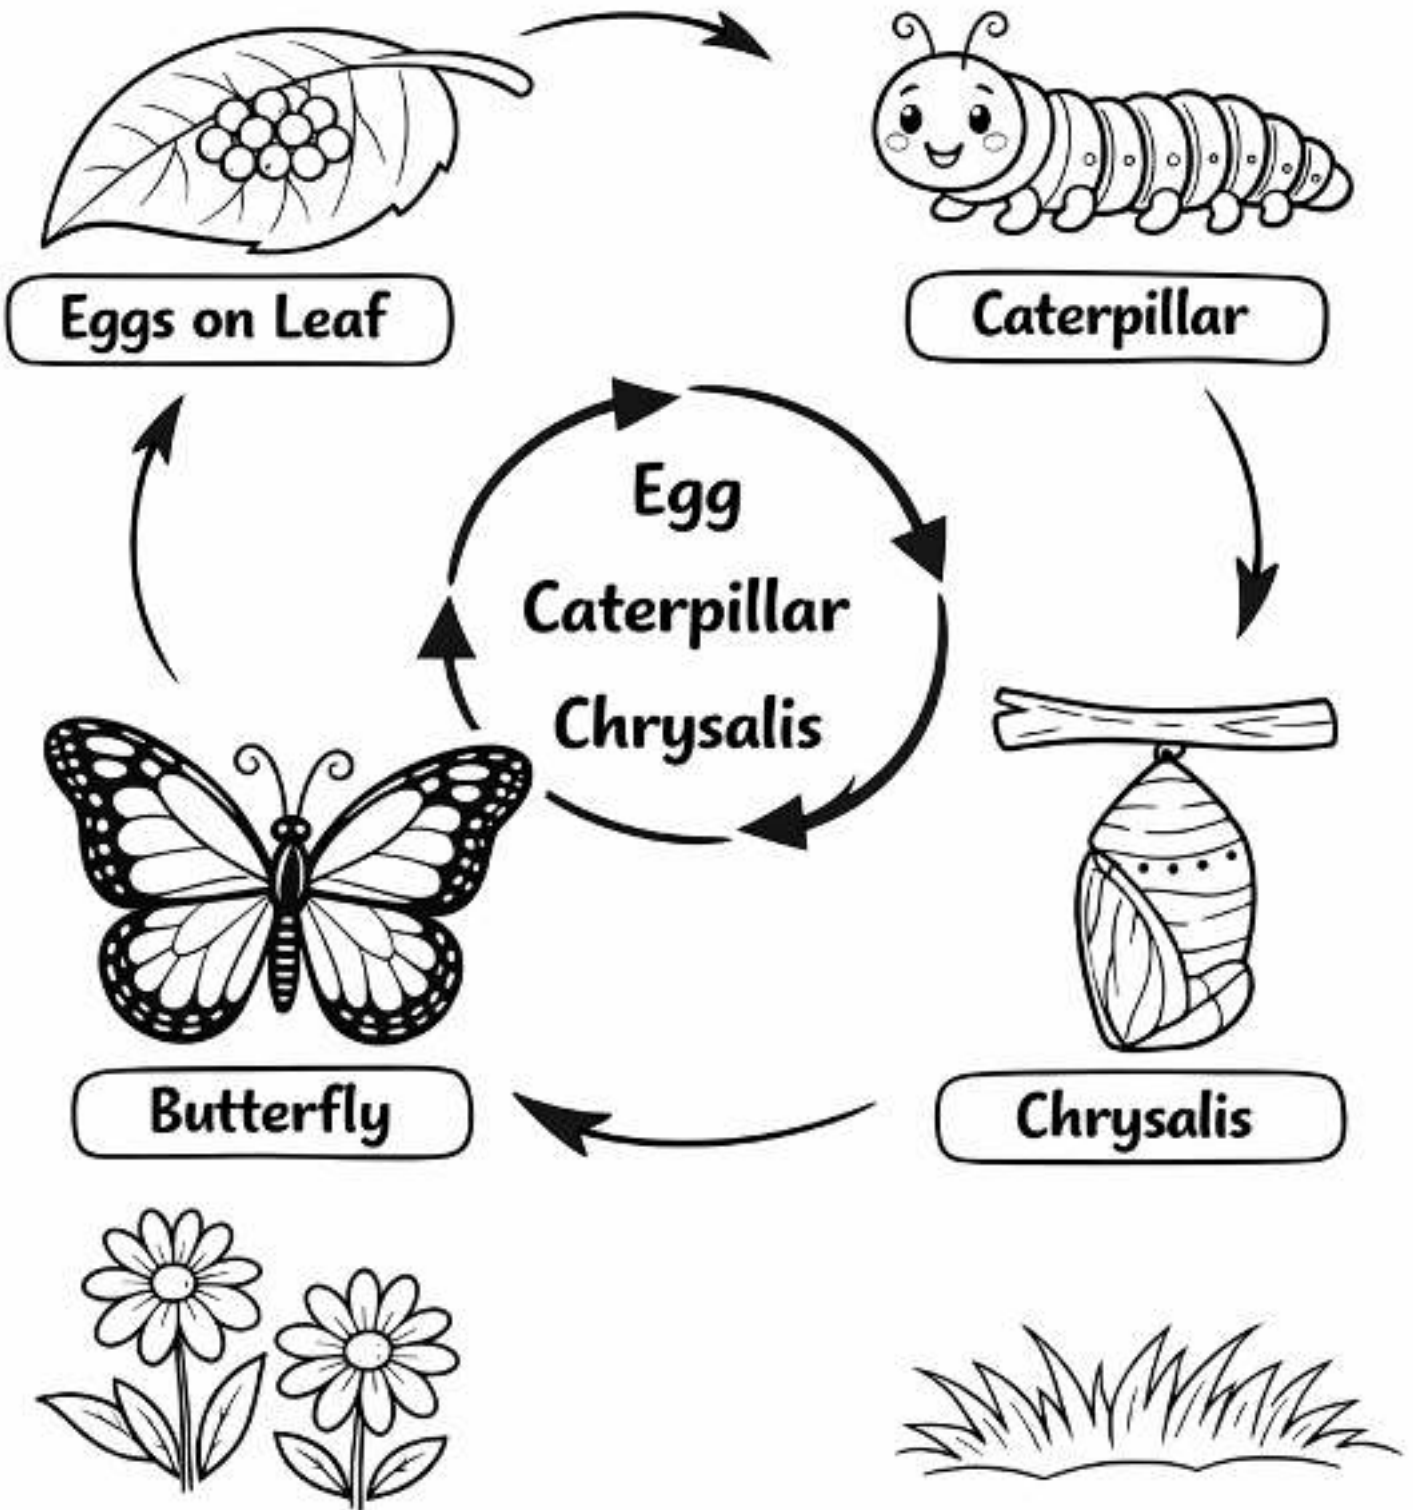

BUTTERFLY LIFE CYCLE COLORING PAGES

EGG

CATERPILLAR

CHRYSALIS

BUTTERFLY

EGG

CATERPILLAR

BUTTERFLY

CHRYSALIS

Butterfly Life Cycle

Name: _____ Date: _____

BUTTERFLY LIFE CYCLE WORKSHEET

1. EGG

2. CATERPILLAR

↑ **LIFE CYCLE OF A BUTTERFLY** ↓

4. BUTTERFLY

3. CHRYSALIS

BUTTERFLY LIFE CYCLE

EGG

**LARVA
(CATERPILLAR)**

**PUPA
(CHRYSALIS)**

ADULT BUTTERFLY

BUTTERFLY LIFE CYCLE: CUT & PASTE ACTIVITY

Color the pictures, then cut them out and paste them in the correct order!

CUT ALONG THE DOTTED LINES

EGG

CATERPILLAR

CHRYSALIS

BUTTERFLY

BUTTERFLY LIFE CYCLE CUT & PASTE ACTIVITY

1. COLOR the pictures. 2. CUT out the squares along the dotted lines.
3. GLUE them in order (1-4) on the cycle diagram above!