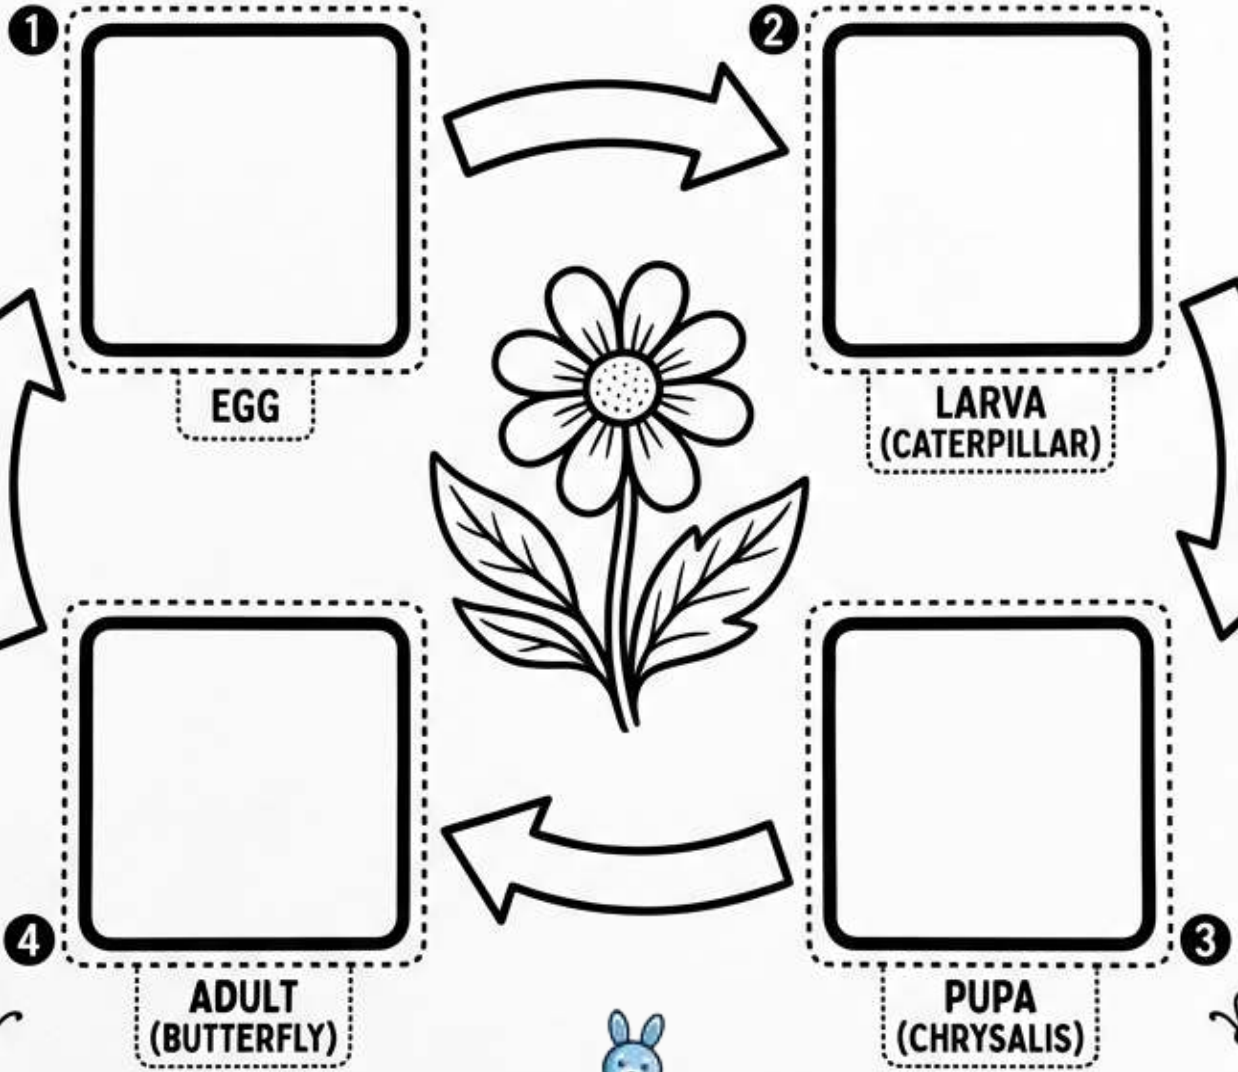

3. CHRYSALIS

BUTTERFLY LIFE CYCLE

EGG

**LARVA
(CATERPILLAR)**

**PUPA
(CHRYSALIS)**

ADULT BUTTERFLY

BUTTERFLY LIFE CYCLE: CUT & PASTE ACTIVITY

Color the pictures, then cut them out and paste them in the correct order!

CUT ALONG THE DOTTED LINES

EGG

CATERPILLAR

CHRYSALIS

BUTTERFLY

BUTTERFLY LIFE CYCLE CUT & PASTE ACTIVITY

1. COLOR the pictures. 2. CUT out the squares along the dotted lines.
3. GLUE them in order (1-4) on the cycle diagram above!